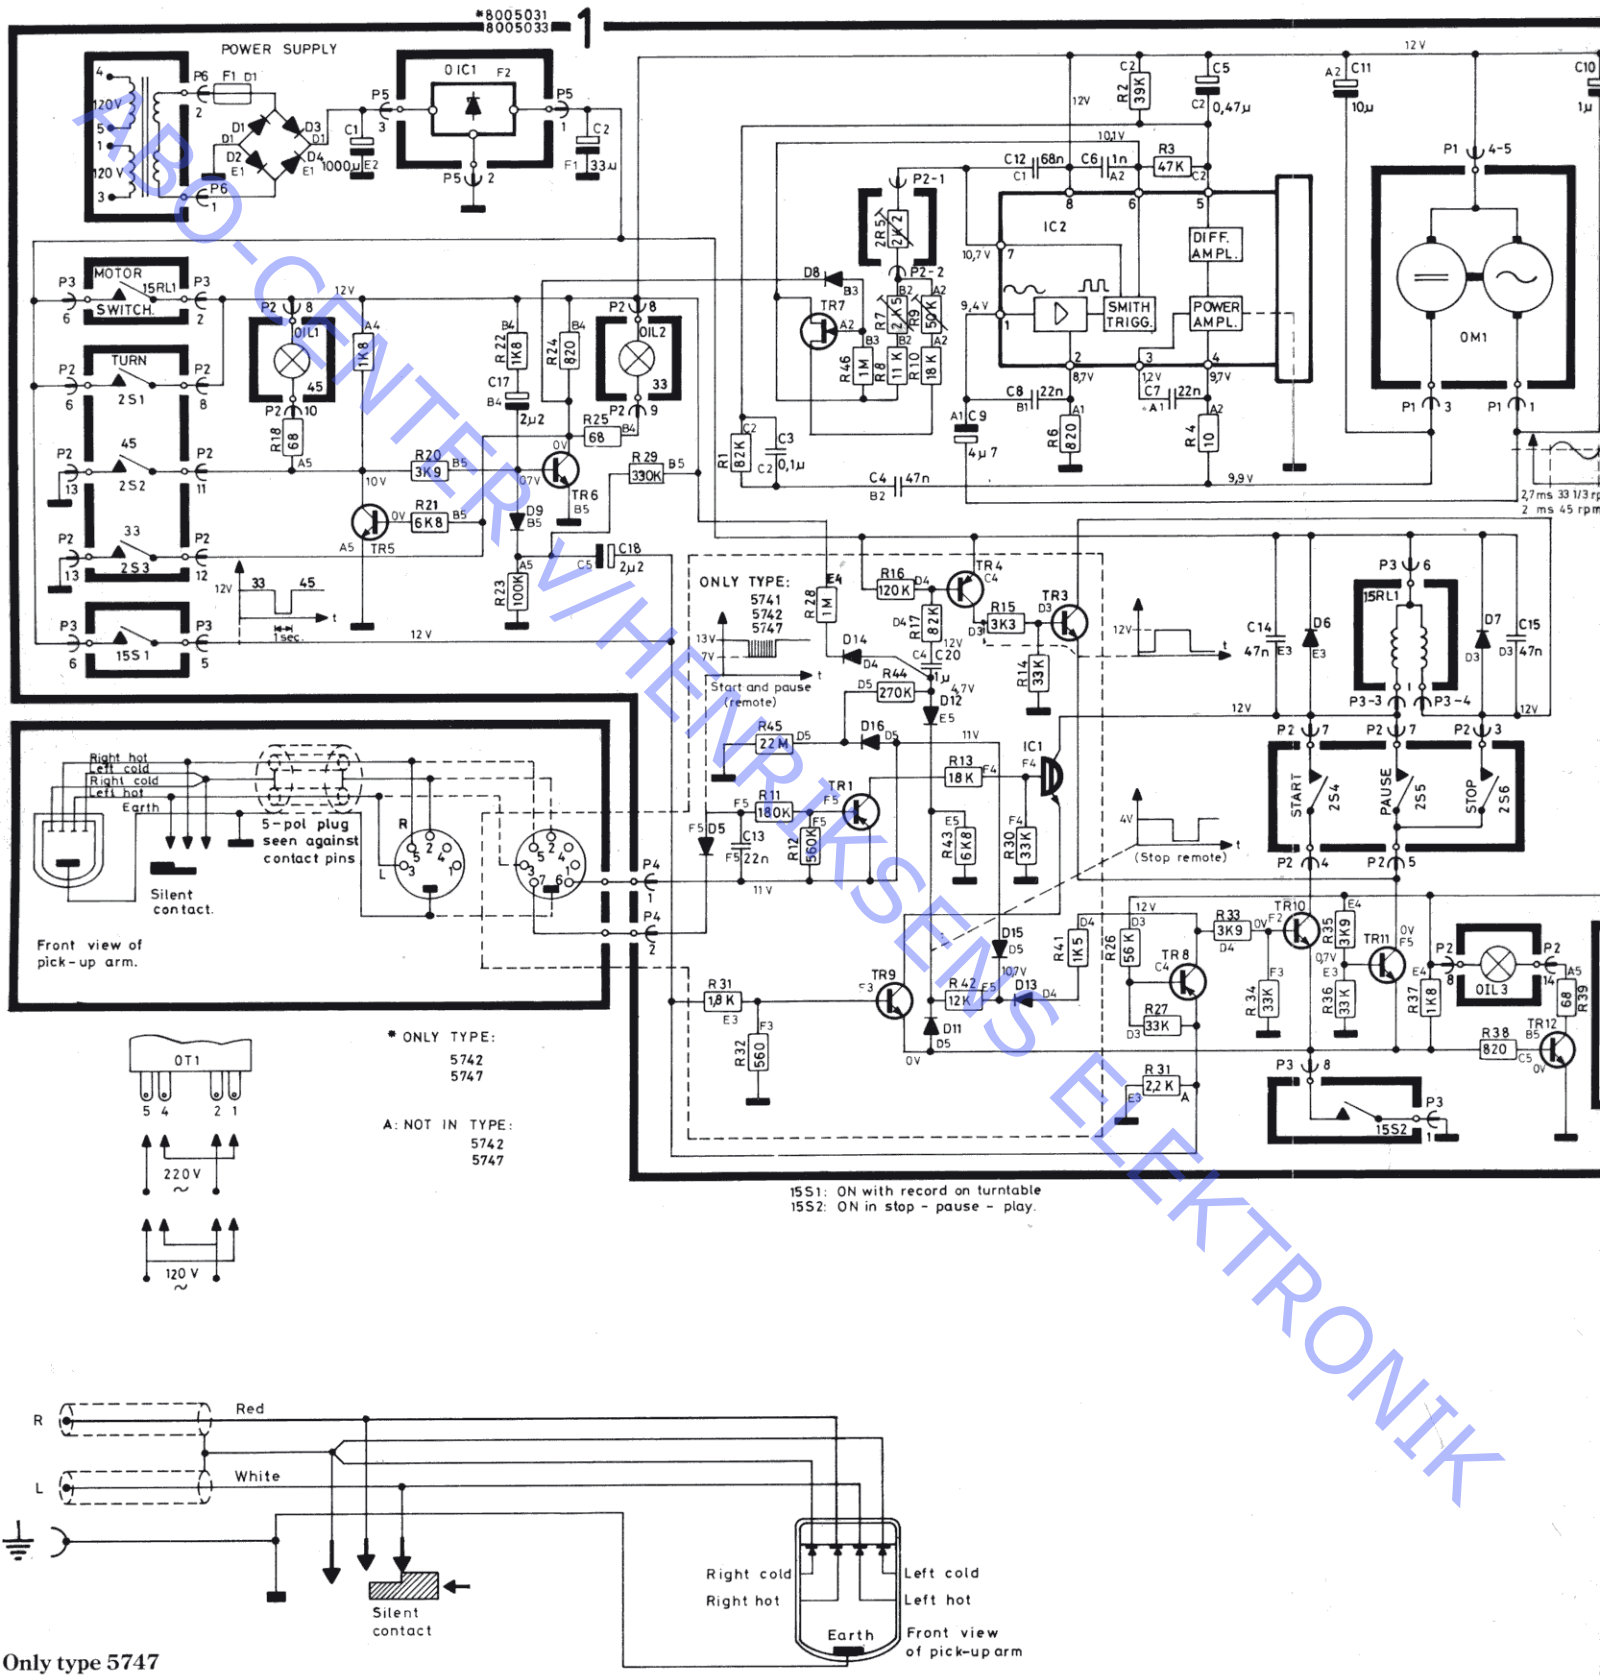

**Beogram 3404**  
Type 5747

ABO-CENTER V/HENRIKSENS ELEKTRONIK

TO PASTE IN SERVICE MANUAL FOR BEOGRAM 2200, TYPE 5721 ETC.

Seen from Copperfoil-side

Seen from Copperfoil-side

VITENRIKS ELETTRONIK

Only type 5747