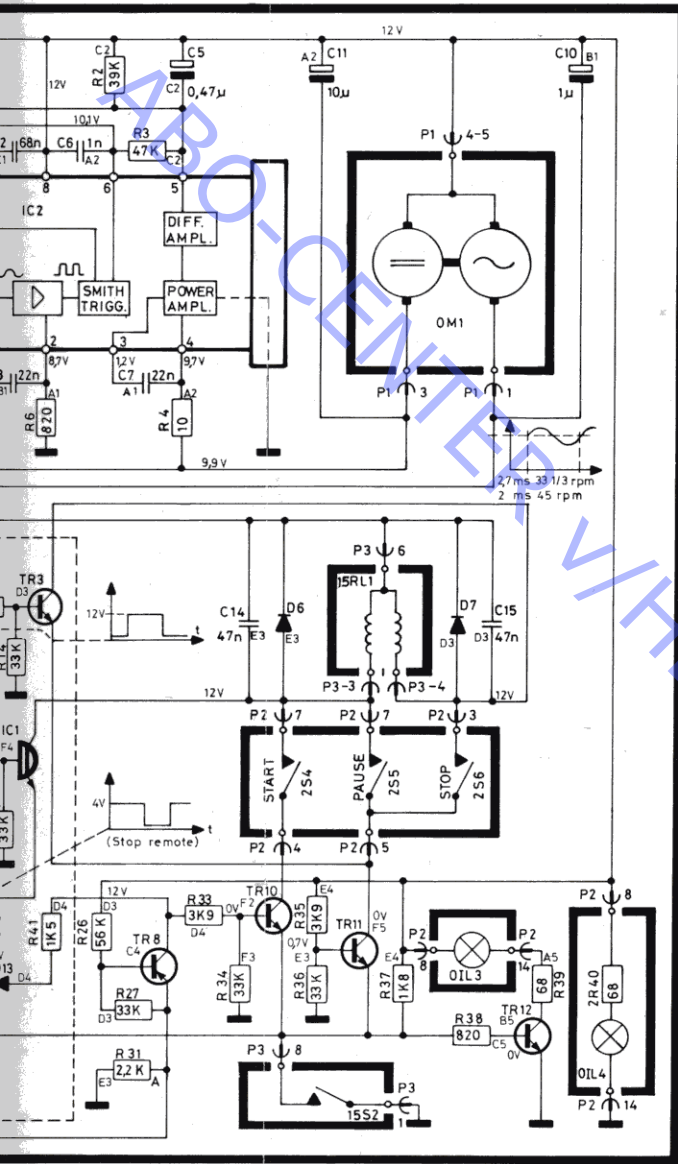

**Beogram 3404**  
Type 5747

ABO-CENTER V/HENRIKSENS ELEKTRONIK

TO PASTE IN SERVICE MANUAL FOR BEOGRAM 2200, TYPE 5721 ETC.

Seen from Copperfoil-side

Seen from Copperfoil-side

VITENRIKS ELETTRONIK

Only type 5747