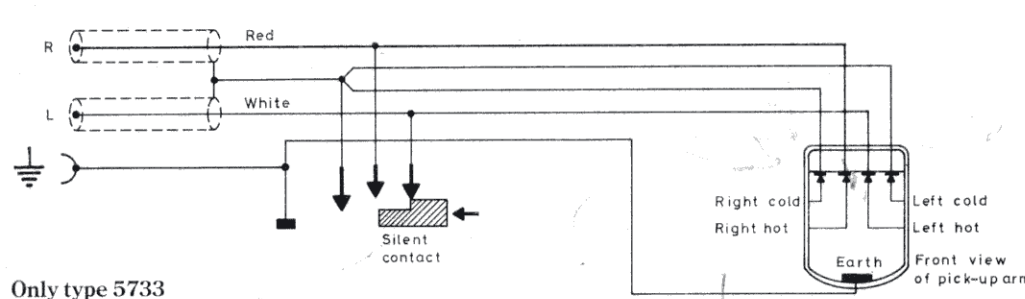

**Beogram 3404**  
Type 5747

ABO-CENTER V/HENRIKSENS ELEKTRONIK

TO PASTE IN SERVICE MANUAL FOR BEOGRAM 2200, TYPE 5721 ETC.

Seen from Copperfoil-side

Seen from Copperfoil-side

VITENRIKS ELETTRONIK

Only type 5747